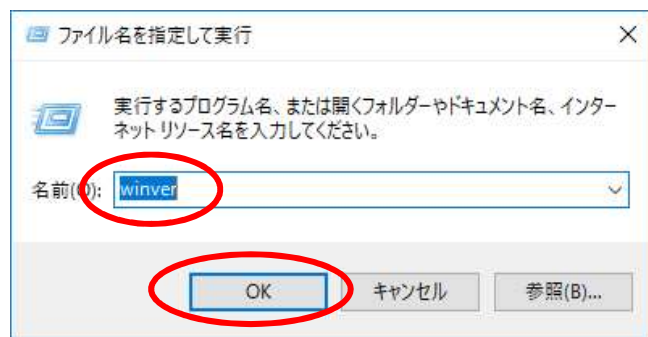

2. WindowsパソコンのOSバージョン確認方法

- ①「スタート」メニューから「ファイル名を指定して実行」を選択します。
- ② **winver** と入力し [OK] をクリックします。

- ③ 表示されたダイアログボックスを確認します。